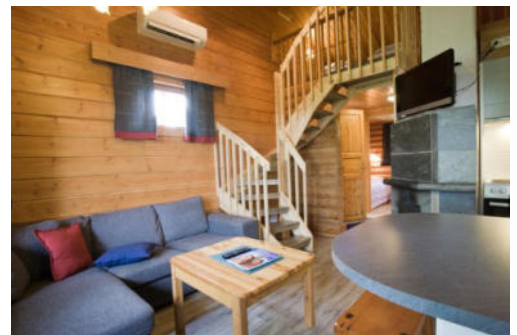

Bungalow Lomahimos - 39 - 55 m² + loft 15 m², until 4 persons

Description

Lomahimos are bungalow cottages, the surrounding restaurants and lake Patalahti are within walking distance. The cottage has 2 floors and 1 bedroom. On the ground floor, living room, a small kitchen, sauna + shower, WC, 1 bedroom. Upstairs, open loft as sleeping area.

Bedroom

On the ground floor one bedroom with 2 single beds. In the loft 2 beds.

Kitchen equipment

Fridge, oven, electric hob, microwave, coffee maker, kettle, dishwasher and basic kitchen utensils.

Equipment

Bed linen, TV, electric heating, fireplace, storage for firewood, sauna + shower and toilet. Some of the Lomahimos bungalows have an outdoor whirlpool. This can be rented for a price of € 175,- per bungalow for the duration of your stay

Good to know

Bed linen are in the bungalows, must be covered by yourselfe, bungalows will not be cleaned during the stay.

Distance

Himos Centre Reception 0.2 km

Himos Hotel Restaurant (also breakfast) 0,2 km

Himos Center Shop 0.2 km

Wild West Entertainment Center (Wild Western Restaurant, Bowling, Rally Simulator) 0,3 km